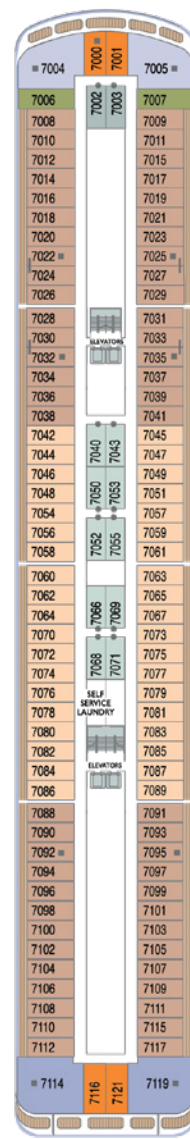

# AZAMARA ONWARD<sup>SM</sup>

DECK 4

DECK 5

DECK 6

DECK 7

# AZAMARA ONWARD<sup>SM</sup>

DECK 8

DECK 9

DECK 10

DECK 11

SHIP SPECIFICATIONS	
Occupancy	684
Net Tonnage	30,277
Length	592 feet (180 meters)
Beam	84 feet (25 meters)
Guest Decks	Eight
Cruising Speed	18.5 knots
Electric Current	110/220 AC
Refurbished	2024
Officers and Crew	408 International Officers, Crew & Staff
Ship's Registry	Malta

KEY	
	Convertible Sofa Bed
	Club Continent Suites with Tub
	Interior Stateroom Door Location
	Connecting Staterooms
	Restrooms
	Smoking Area
	Wheelchair-Accessible Stateroom

SUITES	
	CW Club World Owner's Suite
	CO Club Ocean Suite
	SP Club Spa Suite
	N1 Club Continent Suite
	N2 Club Continent Suite

INTERIOR	
	I09 Club Interior Stateroom
	I10 Club Interior Stateroom
	I11 Club Interior Stateroom
	I12 Club Interior Stateroom

\*Category O8 Staterooms have obstructed views. Deck plans are not drawn to scale, and deck numbers reflect guest levels only.