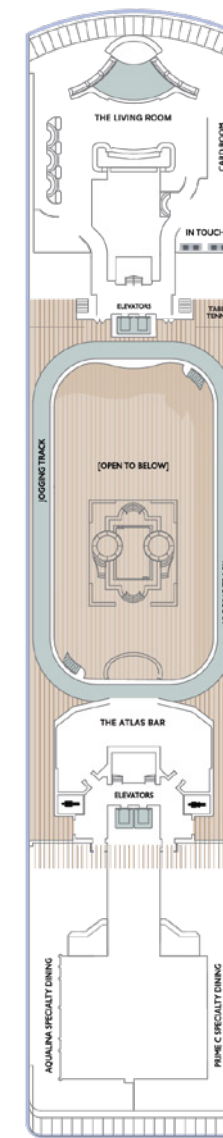

# AZAMARA ONWARD<sup>SM</sup>

DECK 4

DECK 5

DECK 6

DECK 7

# AZAMARA ONWARD<sup>SM</sup>

DECK 8

DECK 9

DECK 10

DECK 11

SHIP SPECIFICATIONS	
Occupancy	684
Net Tonnage	30,277
Length	592 feet (180 meters)
Beam	84 feet (25 meters)
Guest Decks	Eight
Cruising Speed	18.5 knots
Electric Current	110/220 AC
Refurbished	2024
Officers and Crew	408 International Officers, Crew & Staff
Ship's Registry	Malta

KEY	
	Convertible Sofa Bed
	Club Continent Suites with Tub
	Interior Stateroom Door Location
	Connecting Staterooms
	Restrooms
	Smoking Area
	Wheelchair-Accessible Stateroom

SUITES	
	CW Club World Owner's Suite
	CO Club Ocean Suite
	SP Club Spa Suite
	N1 Club Continent Suite
	N2 Club Continent Suite

INTERIOR	
	I09 Club Interior Stateroom
	I10 Club Interior Stateroom
	I11 Club Interior Stateroom
	I12 Club Interior Stateroom

\*Category O8 Staterooms have obstructed views. Deck plans are not drawn to scale, and deck numbers reflect guest levels only.