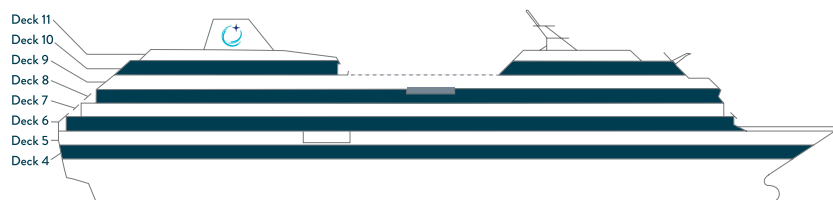

# AZAMARA ONWARD<sup>SM</sup>

DECK 8

DECK 9

DECK 10

DECK 11

SHIP SPECIFICATIONS	
Occupancy	684
Net Tonnage	30,277
Length	592 feet (180 meters)
Beam	84 feet (25 meters)
Guest Decks	Eight
Cruising Speed	18.5 knots
Electric Current	110/220 AC
Refurbished	2024
Officers and Crew	408 International Officers, Crew & Staff
Ship's Registry	Malta