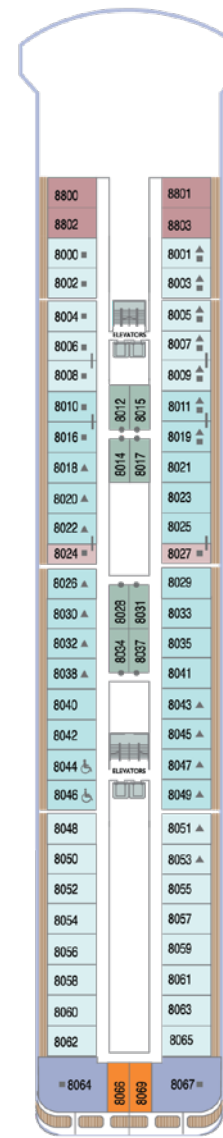

# AZAMARA ONWARD<sup>SM</sup>

DECK 4

DECK 5

DECK 6

DECK 7

# AZAMARA ONWARD<sup>SM</sup>

DECK 8

DECK 9

DECK 10

DECK 11

SHIP SPECIFICATIONS	
Occupancy	684
Net Tonnage	30,277
Length	592 feet (180 meters)
Beam	84 feet (25 meters)
Guest Decks	Eight
Cruising Speed	18.5 knots
Electric Current	110/220 AC
Refurbished	2024
Officers and Crew	408 International Officers, Crew & Staff
Ship's Registry	Malta

KEY	
	Convertible Sofa Bed
	Club Continent Suites with Tub
	Interior Stateroom Door Location
	Connecting Staterooms
	Restrooms
	Smoking Area
	Wheelchair-Accessible Stateroom

SUITES	
	CW Club World Owner's Suite
	CO Club Ocean Suite
	SP Club Spa Suite
	N1 Club Continent Suite
	N2 Club Continent Suite

INTERIOR	
	I09 Club Interior Stateroom
	I10 Club Interior Stateroom
	I11 Club Interior Stateroom
	I12 Club Interior Stateroom

\*Category O8 Staterooms have obstructed views. Deck plans are not drawn to scale, and deck numbers reflect guest levels only.