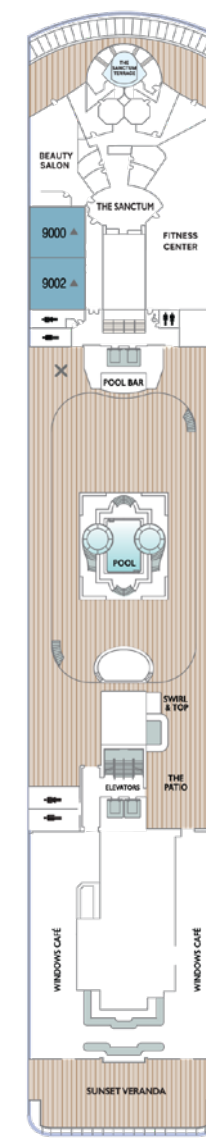

# AZAMARA ONWARD<sup>SM</sup>

DECK 4

DECK 5

DECK 6

DECK 7

# AZAMARA ONWARD<sup>SM</sup>

DECK 8

DECK 9

DECK 10

DECK 11

SHIP SPECIFICATIONS	
Occupancy	684
Net Tonnage	30,277
Length	592 feet (180 meters)
Beam	84 feet (25 meters)
Guest Decks	Eight
Cruising Speed	18.5 knots
Electric Current	110/220 AC
Refurbished	2024
Officers and Crew	408 International Officers, Crew & Staff
Ship's Registry	Malta

KEY	
	Convertible Sofa Bed
	Club Continent Suites with Tub
	Interior Stateroom Door Location
	Connecting Staterooms
	Restrooms
	Smoking Area
	Wheelchair-Accessible Stateroom

SUITES	
	CW Club World Owner's Suite
	CO Club Ocean Suite
	SP Club Spa Suite
	N1 Club Continent Suite
	N2 Club Continent Suite

VERANDA	
	P1 Club Veranda Plus Stateroom
	P2 Club Veranda Plus Stateroom
	P3 Club Veranda Plus Stateroom
	V1 Club Veranda Stateroom
	V2 Club Veranda Stateroom
	V3 Club Veranda Stateroom

OCEANVIEW	
	O4 Club Oceanview Stateroom
	O5 Club Oceanview Stateroom
	O6 Club Oceanview Stateroom
	O8 Club Oceanview Stateroom*