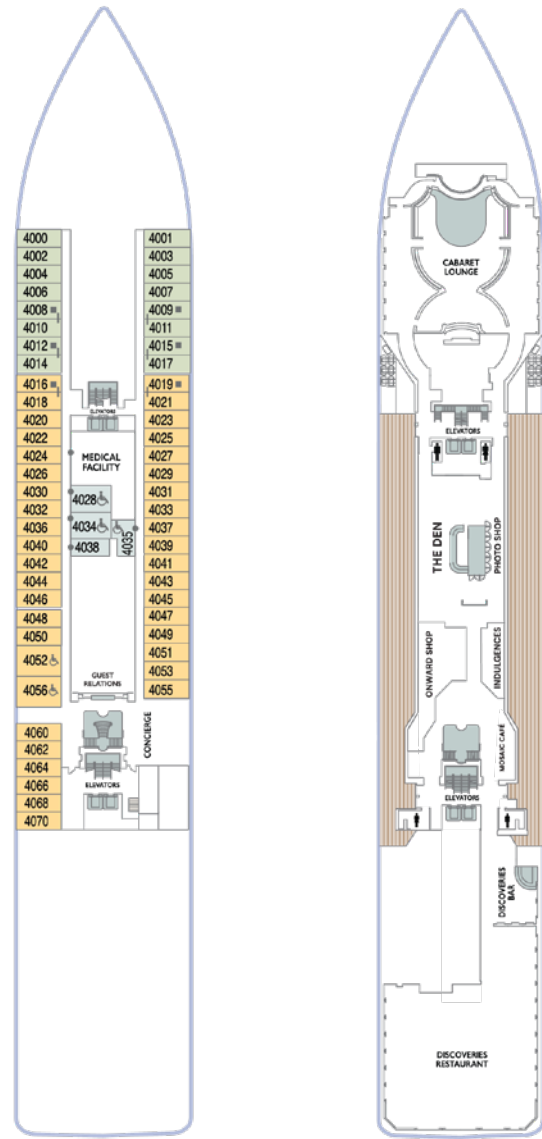

# AZAMARA ONWARD<sup>SM</sup>

DECK 4

DECK 5

DECK 6

DECK 7

# AZAMARA ONWARD<sup>SM</sup>

DECK 8

DECK 9

DECK 10

DECK 11

SHIP SPECIFICATIONS	
Occupancy	684
Net Tonnage	30,277
Length	592 feet (180 meters)
Beam	84 feet (25 meters)
Guest Decks	Eight
Cruising Speed	18.5 knots
Electric Current	110/220 AC
Refurbished	2024
Officers and Crew	408 International Officers, Crew & Staff
Ship's Registry	Malta

KEY	
	Convertible Sofa Bed
	Club Continent Suites with Tub
	Interior Stateroom Door Location
	Connecting Staterooms
	Restrooms
	Smoking Area
	Wheelchair-Accessible Stateroom

SUITES	
	CW Club World Owner's Suite
	CO Club Ocean Suite
	SP Club Spa Suite
	N1 Club Continent Suite
	N2 Club Continent Suite