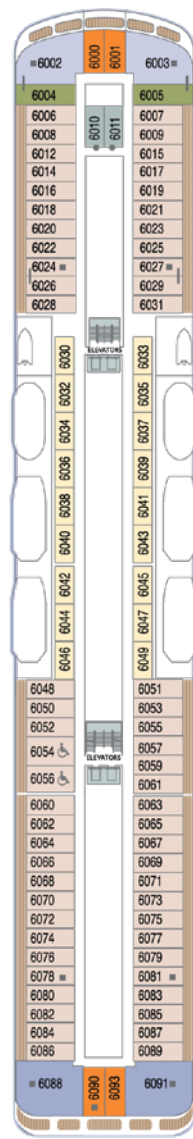

# AZAMARA ONWARD<sup>SM</sup>

DECK 4

DECK 5

DECK 6

DECK 7

# AZAMARA ONWARD<sup>SM</sup>

DECK 8

DECK 9

DECK 10

DECK 11

SHIP SPECIFICATIONS	
Occupancy	684
Net Tonnage	30,277
Length	592 feet (180 meters)
Beam	84 feet (25 meters)
Guest Decks	Eight
Cruising Speed	18.5 knots
Electric Current	110/220 AC
Refurbished	2024
Officers and Crew	408 International Officers, Crew & Staff
Ship's Registry	Malta

KEY	
	Convertible Sofa Bed
	Club Continent Suites with Tub
	Interior Stateroom Door Location
	Connecting Staterooms
	Restrooms
	Smoking Area
	Wheelchair-Accessible Stateroom

SUITES	
	CW Club World Owner's Suite
	CO Club Ocean Suite
	SP Club Spa Suite
	N1 Club Continent Suite
	N2 Club Continent Suite

VERANDA	
	P1 Club Veranda Plus Stateroom
	P2 Club Veranda Plus Stateroom
	P3 Club Veranda Plus Stateroom
	V1 Club Veranda Stateroom
	V2 Club Veranda Stateroom
	V3 Club Veranda Stateroom

OCEANVIEW	
	O4 Club Oceanview Stateroom
	O5 Club Oceanview Stateroom
	O6 Club Oceanview Stateroom
	O8 Club Oceanview Stateroom*