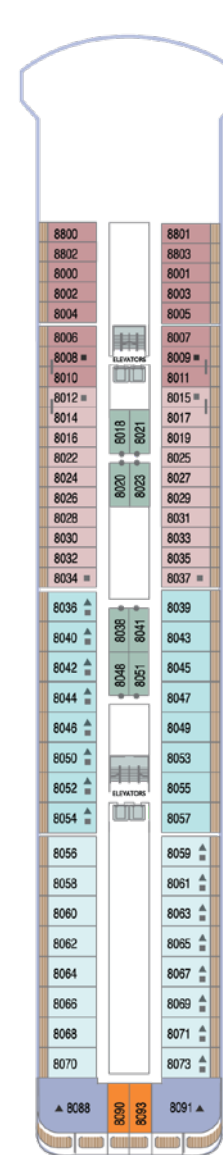

AZAMARA QUEST®

DECK 4

DECK 5

DECK 6

DECK 7

DECK 8

DECK 9

DECK 10

DECK 11

SHIP SPECIFICATIONS

Occupancy	702 (Double occupancy)
Net Tonnage	30,277
Length	592 feet (180 meters)
Beam	84 feet (25 meters)
Guest Decks	Eight
Cruising Speed	18.5 knots
Electric Current	110/220 AC
Refurbished	2024
Officers and Crew	408 International Officers, Crew & Staff
Ship's Registry	Malta

KEY

- Convertible Sofa Bed
- Club Continent Suites with Tub
- Interior Stateroom Door Location
- Connecting Staterooms
- Restrooms
- Smoking Area
- Wheelchair-Accessible Stateroom

SUITES

- CW Club World Owner's Suite
- CO Club Ocean Suite
- SP Club Spa Suite
- N1 Club Continent Suite
- N2 Club Continent Suite

VERANDA

- P1 Club Veranda Plus Stateroom
- P2 Club Veranda Plus Stateroom
- P3 Club Veranda Plus Stateroom
- V1 Club Veranda Stateroom
- V2 Club Veranda Stateroom
- V3 Club Veranda Stateroom

OCEANVIEW

- O4 Club Oceanview Stateroom
- O5 Club Oceanview Stateroom
- O6 Club Oceanview Stateroom
- O8 Club Oceanview Stateroom*