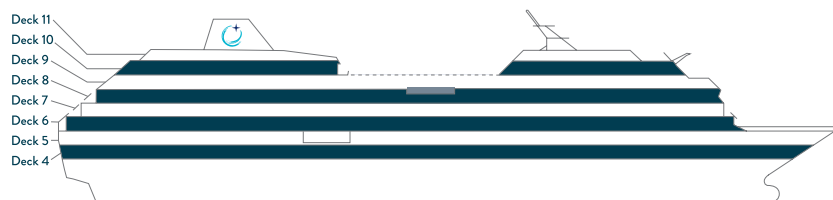

AZAMARA QUEST®

DECK 4

DECK 5

DECK 6

DECK 7

DECK 8

DECK 9

DECK 10

DECK 11

SHIP SPECIFICATIONS

Occupancy	702 (Double occupancy)
Net Tonnage	30,277
Length	592 feet (180 meters)
Beam	84 feet (25 meters)
Guest Decks	Eight
Cruising Speed	18.5 knots
Electric Current	110/220 AC
Refurbished	2024
Officers and Crew	408 International Officers, Crew & Staff
Ship's Registry	Malta