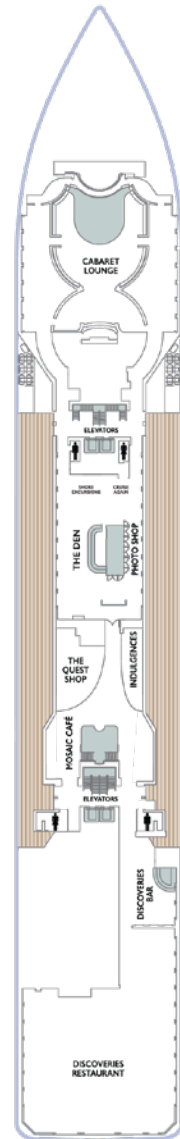

AZAMARA QUEST®

DECK 4

DECK 5

DECK 6

DECK 7

DECK 8

DECK 9

DECK 10

DECK 11

SHIP SPECIFICATIONS

Occupancy	702 (Double occupancy)
Net Tonnage	30,277
Length	592 feet (180 meters)
Beam	84 feet (25 meters)
Guest Decks	Eight
Cruising Speed	18.5 knots
Electric Current	110/220 AC
Refurbished	2024
Officers and Crew	408 International Officers, Crew & Staff
Ship's Registry	Malta

KEY

- Convertible Sofa Bed
- Club Continent Suites with Tub
- Interior Stateroom Door Location
- Connecting Staterooms
- Restrooms
- Smoking Area
- Wheelchair-Accessible Stateroom

SUITES

- CW Club World Owner's Suite
- CO Club Ocean Suite
- SP Club Spa Suite
- N1 Club Continent Suite
- N2 Club Continent Suite

VERANDA

- P1 Club Veranda Plus Stateroom
- P2 Club Veranda Plus Stateroom
- P3 Club Veranda Plus Stateroom
- V1 Club Veranda Stateroom
- V2 Club Veranda Stateroom
- V3 Club Veranda Stateroom

OCEANVIEW

- O4 Club Oceanview Stateroom
- O5 Club Oceanview Stateroom
- O6 Club Oceanview Stateroom
- O8 Club Oceanview Stateroom*