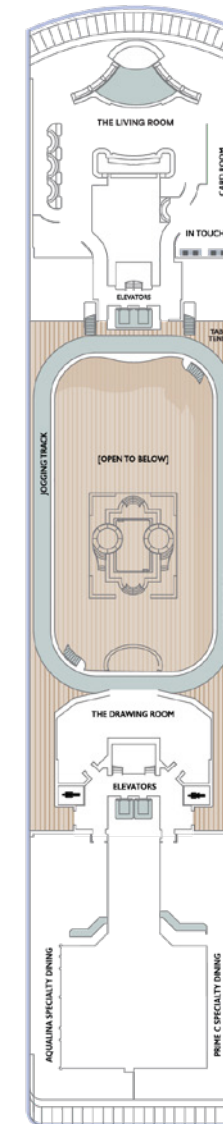

AZAMARA QUEST®

DECK 4

DECK 5

DECK 6

DECK 7

DECK 8

DECK 9

DECK 10

DECK 11

SHIP SPECIFICATIONS

Occupancy	702 (Double occupancy)
Net Tonnage	30,277
Length	592 feet (180 meters)
Beam	84 feet (25 meters)
Guest Decks	Eight
Cruising Speed	18.5 knots
Electric Current	110/220 AC
Refurbished	2024
Officers and Crew	408 International Officers, Crew & Staff
Ship's Registry	Malta

KEY

- Convertible Sofa Bed
- Club Continent Suites with Tub
- Interior Stateroom Door Location
- Connecting Staterooms
- Restrooms
- Smoking Area
- Wheelchair-Accessible Stateroom

SUITES

- CW Club World Owner's Suite
- CO Club Ocean Suite
- SP Club Spa Suite
- N1 Club Continent Suite
- N2 Club Continent Suite

INTERIOR

- I9 Club Interior Stateroom
- I10 Club Interior Stateroom
- I11 Club Interior Stateroom
- I12 Club Interior Stateroom

*Category O8 Staterooms have obstructed views. Deck plans are not drawn to scale, and deck numbers reflect guest levels only.