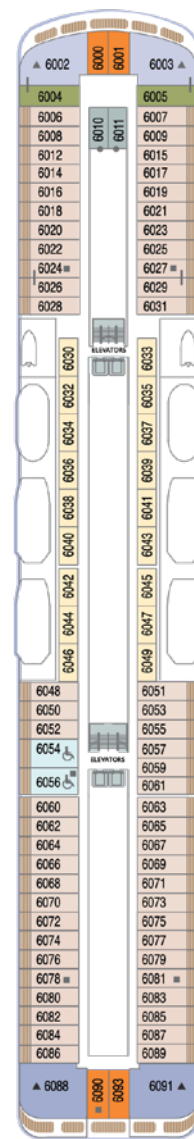

AZAMARA QUEST®

DECK 4

DECK 5

DECK 6

DECK 7

DECK 8

DECK 9

DECK 10

DECK 11

SHIP SPECIFICATIONS

Occupancy	702 (Double occupancy)
Net Tonnage	30,277
Length	592 feet (180 meters)
Beam	84 feet (25 meters)
Guest Decks	Eight
Cruising Speed	18.5 knots
Electric Current	110/220 AC
Refurbished	2024
Officers and Crew	408 International Officers, Crew & Staff
Ship's Registry	Malta

KEY

- Convertible Sofa Bed
- Club Continent Suites with Tub
- Interior Stateroom Door Location
- Connecting Staterooms
- Restrooms
- Smoking Area
- Wheelchair-Accessible Stateroom

SUITES

- CW Club World Owner's Suite
- CO Club Ocean Suite
- SP Club Spa Suite
- N1 Club Continent Suite
- N2 Club Continent Suite

VERANDA

- P1 Club Veranda Plus Stateroom
- P2 Club Veranda Plus Stateroom
- P3 Club Veranda Plus Stateroom
- V1 Club Veranda Stateroom
- V2 Club Veranda Stateroom
- V3 Club Veranda Stateroom

OCEANVIEW

- O4 Club Oceanview Stateroom
- O5 Club Oceanview Stateroom
- O6 Club Oceanview Stateroom
- O8 Club Oceanview Stateroom*