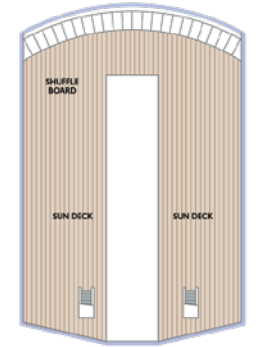

AZAMARA QUEST®

DECK 4

DECK 5

DECK 6

DECK 7

DECK 8

DECK 9

DECK 10

DECK 11

SHIP SPECIFICATIONS

Occupancy	702 (Double occupancy)
Net Tonnage	30,277
Length	592 feet (180 meters)
Beam	84 feet (25 meters)
Guest Decks	Eight
Cruising Speed	18.5 knots
Electric Current	110/220 AC
Refurbished	2024
Officers and Crew	408 International Officers, Crew & Staff
Ship's Registry	Malta