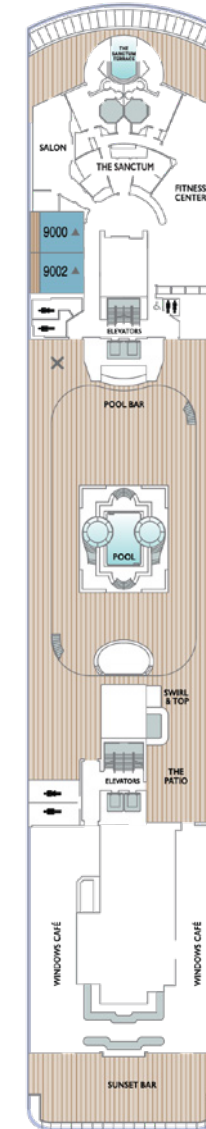

AZAMARA QUEST®

DECK 4

DECK 5

DECK 6

DECK 7

DECK 8

DECK 9

DECK 10

DECK 11

SHIP SPECIFICATIONS

Occupancy	702 (Double occupancy)
Net Tonnage	30,277
Length	592 feet (180 meters)
Beam	84 feet (25 meters)
Guest Decks	Eight
Cruising Speed	18.5 knots
Electric Current	110/220 AC
Refurbished	2024
Officers and Crew	408 International Officers, Crew & Staff
Ship's Registry	Malta

KEY

- Convertible Sofa Bed
- Club Continent Suites with Tub
- Interior Stateroom Door Location
- Connecting Staterooms
- Restrooms
- Smoking Area
- Wheelchair-Accessible Stateroom

SUITES

- CW Club World Owner's Suite
- CO Club Ocean Suite
- SP Club Spa Suite
- N1 Club Continent Suite
- N2 Club Continent Suite

VERANDA

- P1 Club Veranda Plus Stateroom
- P2 Club Veranda Plus Stateroom
- P3 Club Veranda Plus Stateroom
- V1 Club Veranda Stateroom
- V2 Club Veranda Stateroom
- V3 Club Veranda Stateroom

OCEANVIEW

- O4 Club Oceanview Stateroom
- O5 Club Oceanview Stateroom
- O6 Club Oceanview Stateroom
- O8 Club Oceanview Stateroom*