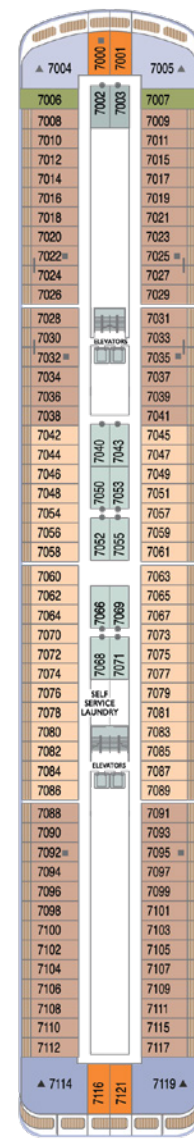

AZAMARA QUEST®

DECK 4

DECK 5

DECK 6

DECK 7

DECK 8

DECK 9

DECK 10

DECK 11

SHIP SPECIFICATIONS

Occupancy	702 (Double occupancy)
Net Tonnage	30,277
Length	592 feet (180 meters)
Beam	84 feet (25 meters)
Guest Decks	Eight
Cruising Speed	18.5 knots
Electric Current	110/220 AC
Refurbished	2024
Officers and Crew	408 International Officers, Crew & Staff
Ship's Registry	Malta

KEY

- Convertible Sofa Bed
- Club Continent Suites with Tub
- Interior Stateroom Door Location
- Connecting Staterooms
- Restrooms
- Smoking Area
- Wheelchair-Accessible Stateroom

SUITES

- CW Club World Owner's Suite
- CO Club Ocean Suite
- SP Club Spa Suite
- N1 Club Continent Suite
- N2 Club Continent Suite

INTERIOR

- I9 Club Interior Stateroom
- I10 Club Interior Stateroom
- I11 Club Interior Stateroom
- I12 Club Interior Stateroom

*Category O8 Staterooms have obstructed views. Deck plans are not drawn to scale, and deck numbers reflect guest levels only.