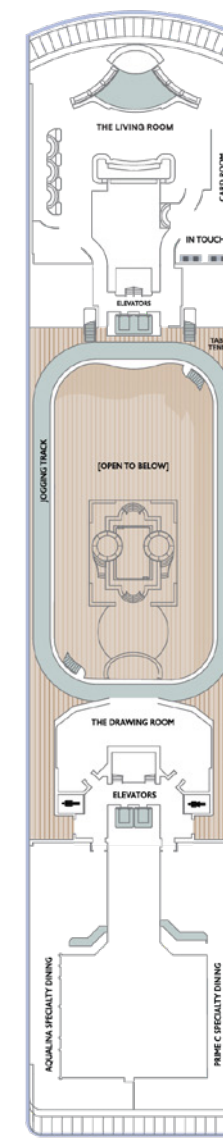

AZAMARA PURSUIT®

DECK 4

DECK 5

DECK 6

DECK 7

DECK 8

DECK 9

DECK 10

DECK 11

SHIP SPECIFICATIONS	
Occupancy	702 (Double occupancy)
Net Tonnage	30,277
Length	592 feet (180 meters)
Beam	84 feet (25 meters)
Guest Decks	Eight
Cruising Speed	18.5 knots
Electric Current	110/220 AC
Refurbished	2024
Officers and Crew	408 International Officers, Crew & Staff
Ship's Registry	Malta

AZAMARA PURSUIT®

KEY	
	Convertible Sofa Bed
	Club Continent Suites with Tub
	Interior Stateroom Door Location
	Connecting Staterooms
	Restrooms
	Smoking Area
	Wheelchair-Accessible Stateroom

SUITES	
	CW Club World Owner's Suite
	CO Club Ocean Suite
	SP Club Spa Suite
	N1 Club Continent Suite
	N2 Club Continent Suite