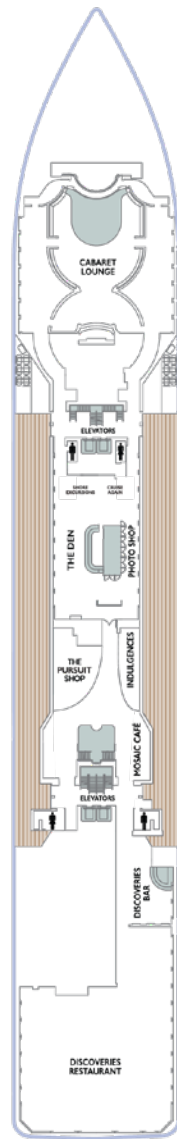

AZAMARA PURSUIT®

DECK 4

DECK 5

DECK 6

DECK 7

DECK 8

DECK 9

DECK 10

DECK 11

SHIP SPECIFICATIONS	
Occupancy	702 (Double occupancy)
Net Tonnage	30,277
Length	592 feet (180 meters)
Beam	84 feet (25 meters)
Guest Decks	Eight
Cruising Speed	18.5 knots
Electric Current	110/220 AC
Refurbished	2024
Officers and Crew	408 International Officers, Crew & Staff
Ship's Registry	Malta

AZAMARA PURSUIT®

KEY	
	Convertible Sofa Bed
	Club Continent Suites with Tub
	Interior Stateroom Door Location
	Connecting Staterooms
	Restrooms
	Smoking Area
	Wheelchair-Accessible Stateroom

SUITES	
	CW Club World Owner's Suite
	CO Club Ocean Suite
	SP Club Spa Suite
	N1 Club Continent Suite
	N2 Club Continent Suite

VERANDA	
	P1 Club Veranda Plus Stateroom
	P2 Club Veranda Plus Stateroom
	P3 Club Veranda Plus Stateroom
	V1 Club Veranda Stateroom
	V2 Club Veranda Stateroom
	V3 Club Veranda Stateroom

OCEANVIEW	
	O4 Club Oceanview Stateroom
	O5 Club Oceanview Stateroom
	O6 Club Oceanview Stateroom
	O8 Club Oceanview Stateroom*