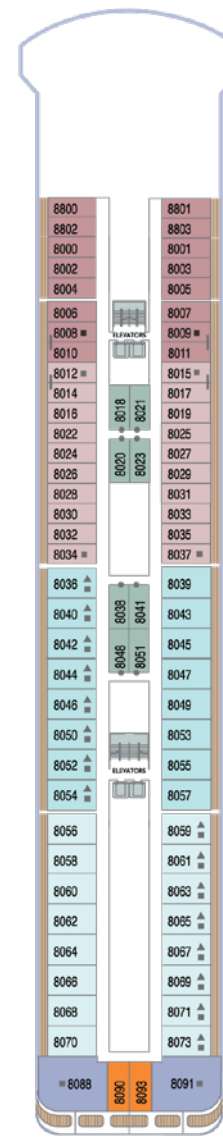

AZAMARA PURSUIT®

DECK 4

DECK 5

DECK 6

DECK 7

DECK 8

DECK 9

DECK 10

DECK 11

SHIP SPECIFICATIONS	
Occupancy	702 (Double occupancy)
Net Tonnage	30,277
Length	592 feet (180 meters)
Beam	84 feet (25 meters)
Guest Decks	Eight
Cruising Speed	18.5 knots
Electric Current	110/220 AC
Refurbished	2024
Officers and Crew	408 International Officers, Crew & Staff
Ship's Registry	Malta

AZAMARA PURSUIT®

KEY	
	Convertible Sofa Bed
	Club Continent Suites with Tub
	Interior Stateroom Door Location
	Connecting Staterooms
	Restrooms
	Smoking Area
	Wheelchair-Accessible Stateroom

SUITES	
	CW Club World Owner's Suite
	CO Club Ocean Suite
	SP Club Spa Suite
	N1 Club Continent Suite
	N2 Club Continent Suite

INTERIOR	
	I09 Club Interior Stateroom
	I10 Club Interior Stateroom
	I11 Club Interior Stateroom
	I12 Club Interior Stateroom

*Category O8 Staterooms have obstructed views. Deck plans are not drawn to scale, and deck numbers reflect guest levels only.