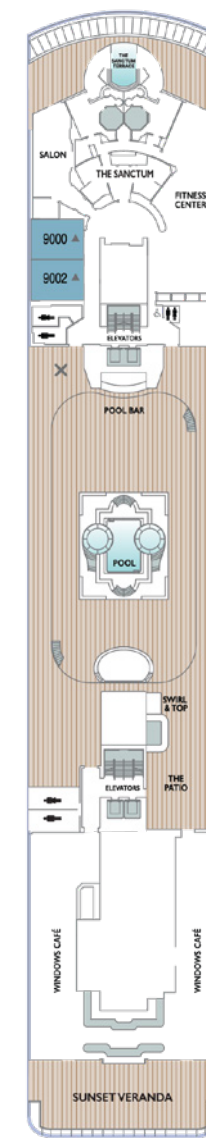

AZAMARA PURSUIT®

DECK 4

DECK 5

DECK 6

DECK 7

DECK 8

DECK 9

DECK 10

DECK 11

SHIP SPECIFICATIONS	
Occupancy	702 (Double occupancy)
Net Tonnage	30,277
Length	592 feet (180 meters)
Beam	84 feet (25 meters)
Guest Decks	Eight
Cruising Speed	18.5 knots
Electric Current	110/220 AC
Refurbished	2024
Officers and Crew	408 International Officers, Crew & Staff
Ship's Registry	Malta

AZAMARA PURSUIT®

KEY	
	Convertible Sofa Bed
	Club Continent Suites with Tub
	Interior Stateroom Door Location
	Connecting Staterooms
	Restrooms
	Smoking Area
	Wheelchair-Accessible Stateroom

SUITES	
	CW Club World Owner's Suite
	CO Club Ocean Suite
	SP Club Spa Suite
	N1 Club Continent Suite
	N2 Club Continent Suite

VERANDA	
	P1 Club Veranda Plus Stateroom
	P2 Club Veranda Plus Stateroom
	P3 Club Veranda Plus Stateroom
	V1 Club Veranda Stateroom
	V2 Club Veranda Stateroom
	V3 Club Veranda Stateroom

OCEANVIEW	
	O4 Club Oceanview Stateroom
	O5 Club Oceanview Stateroom
	O6 Club Oceanview Stateroom
	O8 Club Oceanview Stateroom*