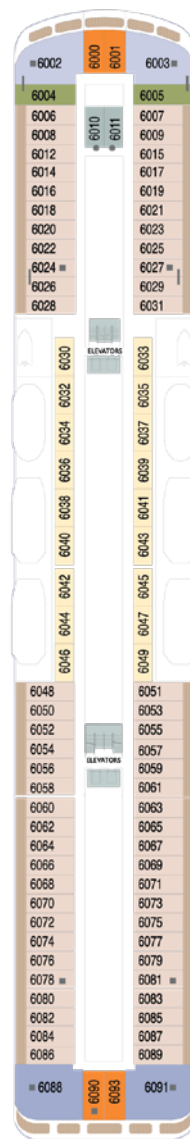

AZAMARA PURSUIT®

DECK 4

DECK 5

DECK 6

DECK 7

DECK 8

DECK 9

DECK 10

DECK 11

SHIP SPECIFICATIONS	
Occupancy	702 (Double occupancy)
Net Tonnage	30,277
Length	592 feet (180 meters)
Beam	84 feet (25 meters)
Guest Decks	Eight
Cruising Speed	18.5 knots
Electric Current	110/220 AC
Refurbished	2024
Officers and Crew	408 International Officers, Crew & Staff
Ship's Registry	Malta

AZAMARA PURSUIT®

KEY	
	Convertible Sofa Bed
	Club Continent Suites with Tub
	Interior Stateroom Door Location
	Connecting Staterooms
	Restrooms
	Smoking Area
	Wheelchair-Accessible Stateroom

SUITES	
	CW Club World Owner's Suite
	CO Club Ocean Suite
	SP Club Spa Suite
	N1 Club Continent Suite
	N2 Club Continent Suite

VERANDA	
	P1 Club Veranda Plus Stateroom
	P2 Club Veranda Plus Stateroom
	P3 Club Veranda Plus Stateroom
	V1 Club Veranda Stateroom
	V2 Club Veranda Stateroom
	V3 Club Veranda Stateroom

OCEANVIEW	
	O4 Club Oceanview Stateroom
	O5 Club Oceanview Stateroom
	O6 Club Oceanview Stateroom
	O8 Club Oceanview Stateroom*