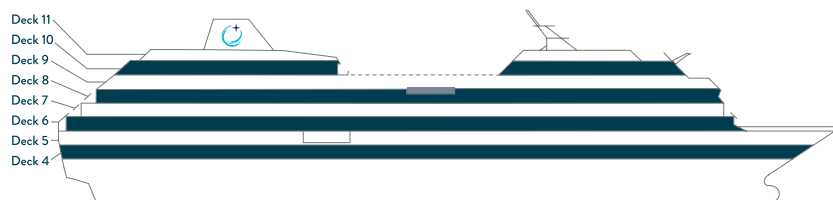

AZAMARA PURSUIT®

DECK 4

DECK 5

DECK 6

DECK 7

DECK 8

DECK 9

DECK 10

DECK 11

SHIP SPECIFICATIONS	
Occupancy	702 (Double occupancy)
Net Tonnage	30,277
Length	592 feet (180 meters)
Beam	84 feet (25 meters)
Guest Decks	Eight
Cruising Speed	18.5 knots
Electric Current	110/220 AC
Refurbished	2024
Officers and Crew	408 International Officers, Crew & Staff
Ship's Registry	Malta