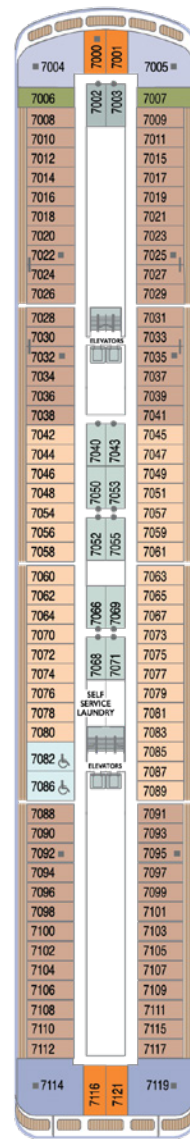

AZAMARA PURSUIT®

DECK 4

DECK 5

DECK 6

DECK 7

DECK 8

DECK 9

DECK 10

DECK 11

SHIP SPECIFICATIONS	
Occupancy	702 (Double occupancy)
Net Tonnage	30,277
Length	592 feet (180 meters)
Beam	84 feet (25 meters)
Guest Decks	Eight
Cruising Speed	18.5 knots
Electric Current	110/220 AC
Refurbished	2024
Officers and Crew	408 International Officers, Crew & Staff
Ship's Registry	Malta

AZAMARA PURSUIT®

KEY	
	Convertible Sofa Bed
	Club Continent Suites with Tub
	Interior Stateroom Door Location
	Connecting Staterooms
	Restrooms
	Smoking Area
	Wheelchair-Accessible Stateroom

SUITES	
	CW Club World Owner's Suite
	CO Club Ocean Suite
	SP Club Spa Suite
	N1 Club Continent Suite
	N2 Club Continent Suite

INTERIOR	
	I09 Club Interior Stateroom
	I10 Club Interior Stateroom
	I11 Club Interior Stateroom
	I12 Club Interior Stateroom

*Category O8 Staterooms have obstructed views. Deck plans are not drawn to scale, and deck numbers reflect guest levels only.