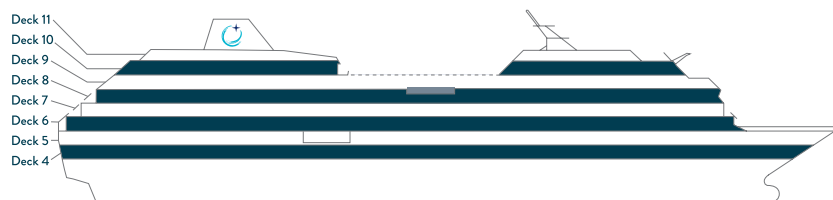

# AZAMARA JOURNEY®

DECK 4

DECK 5

DECK 6

DECK 7

DECK 8

DECK 9

DECK 10

DECK 11

SHIP SPECIFICATIONS	
Occupancy	702 (Double occupancy)
Net Tonnage	30,277
Length	592 feet (180 meters)
Beam	84 feet (25 meters)
Guest Decks	Eight
Cruising Speed	18.5 knots
Electric Current	110/220 AC
Refurbished	2024
Officers and Crew	408 International Officers, Crew & Staff
Ship's Registry	Malta