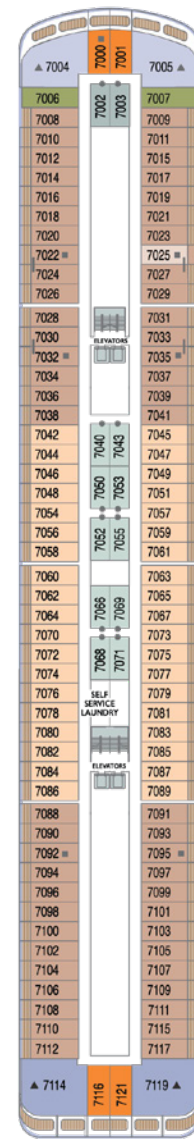

# AZAMARA JOURNEY®

DECK 4

DECK 5

DECK 6

DECK 7

DECK 8

DECK 9

DECK 10

DECK 11

SHIP SPECIFICATIONS	
Occupancy	702 (Double occupancy)
Net Tonnage	30,277
Length	592 feet (180 meters)
Beam	84 feet (25 meters)
Guest Decks	Eight
Cruising Speed	18.5 knots
Electric Current	110/220 AC
Refurbished	2024
Officers and Crew	408 International Officers, Crew & Staff
Ship's Registry	Malta

# AZAMARA JOURNEY®

KEY	
	Convertible Sofa Bed
	Club Continent Suites with Tub
	Interior Stateroom Door Location
	Connecting Staterooms
	Restrooms
	Smoking Area
	Wheelchair-Accessible Stateroom

SUITES	
	CW Club World Owner's Suite
	CO Club Ocean Suite
	SP Club Spa Suite
	N1 Club Continent Suite
	N2 Club Continent Suite

INTERIOR	
	I09 Club Interior Stateroom
	I10 Club Interior Stateroom
	I11 Club Interior Stateroom
	I12 Club Interior Stateroom

\*Category O8 Staterooms have obstructed views. Deck plans are not drawn to scale, and deck numbers reflect guest levels only.