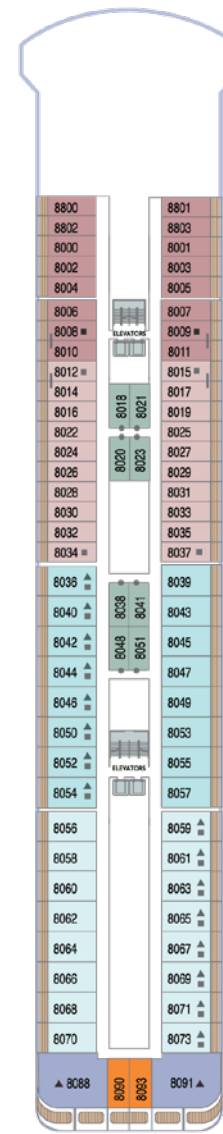

# AZAMARA JOURNEY®

DECK 4

DECK 5

DECK 6

DECK 7

DECK 8

DECK 9

DECK 10

DECK 11

SHIP SPECIFICATIONS	
Occupancy	702 (Double occupancy)
Net Tonnage	30,277
Length	592 feet (180 meters)
Beam	84 feet (25 meters)
Guest Decks	Eight
Cruising Speed	18.5 knots
Electric Current	110/220 AC
Refurbished	2024
Officers and Crew	408 International Officers, Crew & Staff
Ship's Registry	Malta

# AZAMARA JOURNEY®

KEY	
	Convertible Sofa Bed
	Club Continent Suites with Tub
	Interior Stateroom Door Location
	Connecting Staterooms
	Restrooms
	Smoking Area
	Wheelchair-Accessible Stateroom

SUITES	
	CW Club World Owner's Suite
	CO Club Ocean Suite
	SP Club Spa Suite
	N1 Club Continent Suite
	N2 Club Continent Suite

INTERIOR	
	I09 Club Interior Stateroom
	I10 Club Interior Stateroom
	I11 Club Interior Stateroom
	I12 Club Interior Stateroom

\*Category O8 Staterooms have obstructed views. Deck plans are not drawn to scale, and deck numbers reflect guest levels only.