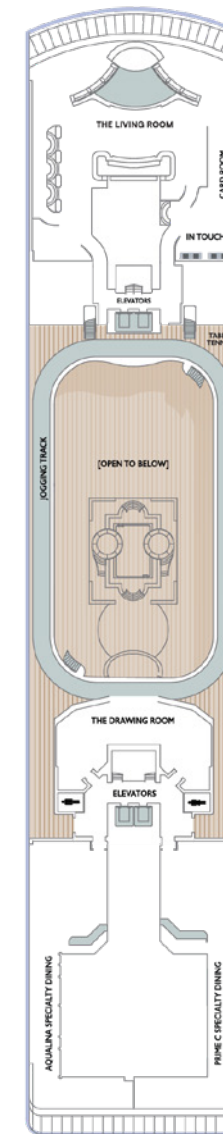

# AZAMARA JOURNEY®

DECK 4

DECK 5

DECK 6

DECK 7

DECK 8

DECK 9

DECK 10

DECK 11

SHIP SPECIFICATIONS	
Occupancy	702 (Double occupancy)
Net Tonnage	30,277
Length	592 feet (180 meters)
Beam	84 feet (25 meters)
Guest Decks	Eight
Cruising Speed	18.5 knots
Electric Current	110/220 AC
Refurbished	2024
Officers and Crew	408 International Officers, Crew & Staff
Ship's Registry	Malta

# AZAMARA JOURNEY®

KEY	
	Convertible Sofa Bed
	Club Continent Suites with Tub
	Interior Stateroom Door Location
	Connecting Staterooms
	Restrooms
	Smoking Area
	Wheelchair-Accessible Stateroom

SUITES	
	CW Club World Owner's Suite
	CO Club Ocean Suite
	SP Club Spa Suite
	N1 Club Continent Suite
	N2 Club Continent Suite

VERANDA	
	P1 Club Veranda Plus Stateroom
	P2 Club Veranda Plus Stateroom
	P3 Club Veranda Plus Stateroom
	V1 Club Veranda Stateroom
	V2 Club Veranda Stateroom
	V3 Club Veranda Stateroom

OCEANVIEW	
	O4 Club Oceanview Stateroom
	O5 Club Oceanview Stateroom
	O6 Club Oceanview Stateroom
	O8 Club Oceanview Stateroom*