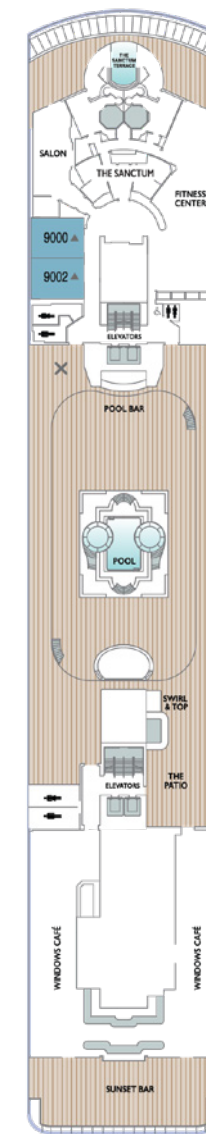

# AZAMARA JOURNEY®

DECK 4

DECK 5

DECK 6

DECK 7

DECK 8

DECK 9

DECK 10

DECK 11

SHIP SPECIFICATIONS	
Occupancy	702 (Double occupancy)
Net Tonnage	30,277
Length	592 feet (180 meters)
Beam	84 feet (25 meters)
Guest Decks	Eight
Cruising Speed	18.5 knots
Electric Current	110/220 AC
Refurbished	2024
Officers and Crew	408 International Officers, Crew & Staff
Ship's Registry	Malta

# AZAMARA JOURNEY®

KEY	
	Convertible Sofa Bed
	Club Continent Suites with Tub
	Interior Stateroom Door Location
	Connecting Staterooms
	Restrooms
	Smoking Area
	Wheelchair-Accessible Stateroom

SUITES	
	CW Club World Owner's Suite
	CO Club Ocean Suite
	SP Club Spa Suite
	N1 Club Continent Suite
	N2 Club Continent Suite

VERANDA	
	P1 Club Veranda Plus Stateroom
	P2 Club Veranda Plus Stateroom
	P3 Club Veranda Plus Stateroom
	V1 Club Veranda Stateroom
	V2 Club Veranda Stateroom
	V3 Club Veranda Stateroom

OCEANVIEW	
	O4 Club Oceanview Stateroom
	O5 Club Oceanview Stateroom
	O6 Club Oceanview Stateroom
	O8 Club Oceanview Stateroom*