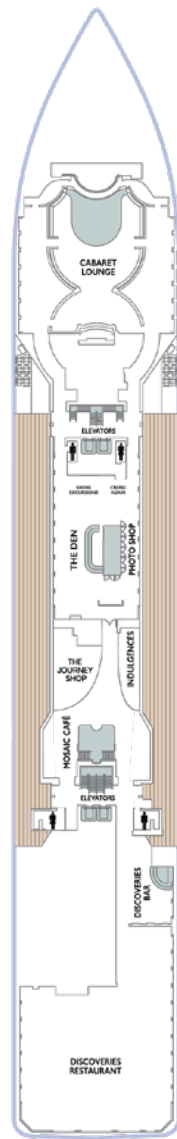

# AZAMARA JOURNEY®

DECK 4

DECK 5

DECK 6

DECK 7

DECK 8

DECK 9

DECK 10

DECK 11

SHIP SPECIFICATIONS	
Occupancy	702 (Double occupancy)
Net Tonnage	30,277
Length	592 feet (180 meters)
Beam	84 feet (25 meters)
Guest Decks	Eight
Cruising Speed	18.5 knots
Electric Current	110/220 AC
Refurbished	2024
Officers and Crew	408 International Officers, Crew & Staff
Ship's Registry	Malta

# AZAMARA JOURNEY®

KEY	
	Convertible Sofa Bed
	Club Continent Suites with Tub
	Interior Stateroom Door Location
	Connecting Staterooms
	Restrooms
	Smoking Area
	Wheelchair-Accessible Stateroom

SUITES	
	CW Club World Owner's Suite
	CO Club Ocean Suite
	SP Club Spa Suite
	N1 Club Continent Suite
	N2 Club Continent Suite

VERANDA	
	P1 Club Veranda Plus Stateroom
	P2 Club Veranda Plus Stateroom
	P3 Club Veranda Plus Stateroom
	V1 Club Veranda Stateroom
	V2 Club Veranda Stateroom
	V3 Club Veranda Stateroom

OCEANVIEW	
	O4 Club Oceanview Stateroom
	O5 Club Oceanview Stateroom
	O6 Club Oceanview Stateroom
	O8 Club Oceanview Stateroom*