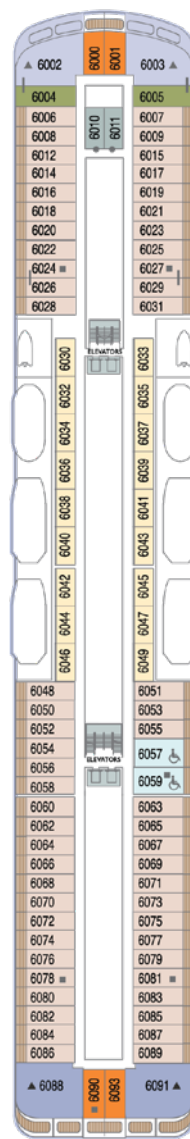

# AZAMARA JOURNEY®

DECK 4

DECK 5

DECK 6

DECK 7

DECK 8

DECK 9

DECK 10

DECK 11

SHIP SPECIFICATIONS	
Occupancy	702 (Double occupancy)
Net Tonnage	30,277
Length	592 feet (180 meters)
Beam	84 feet (25 meters)
Guest Decks	Eight
Cruising Speed	18.5 knots
Electric Current	110/220 AC
Refurbished	2024
Officers and Crew	408 International Officers, Crew & Staff
Ship's Registry	Malta

# AZAMARA JOURNEY®

KEY	
	Convertible Sofa Bed
	Club Continent Suites with Tub
	Interior Stateroom Door Location
	Connecting Staterooms
	Restrooms
	Smoking Area
	Wheelchair-Accessible Stateroom

SUITES	
	CW Club World Owner's Suite
	CO Club Ocean Suite
	SP Club Spa Suite
	N1 Club Continent Suite
	N2 Club Continent Suite

VERANDA	
	P1 Club Veranda Plus Stateroom
	P2 Club Veranda Plus Stateroom
	P3 Club Veranda Plus Stateroom
	V1 Club Veranda Stateroom
	V2 Club Veranda Stateroom
	V3 Club Veranda Stateroom

OCEANVIEW	
	O4 Club Oceanview Stateroom
	O5 Club Oceanview Stateroom
	O6 Club Oceanview Stateroom
	O8 Club Oceanview Stateroom*