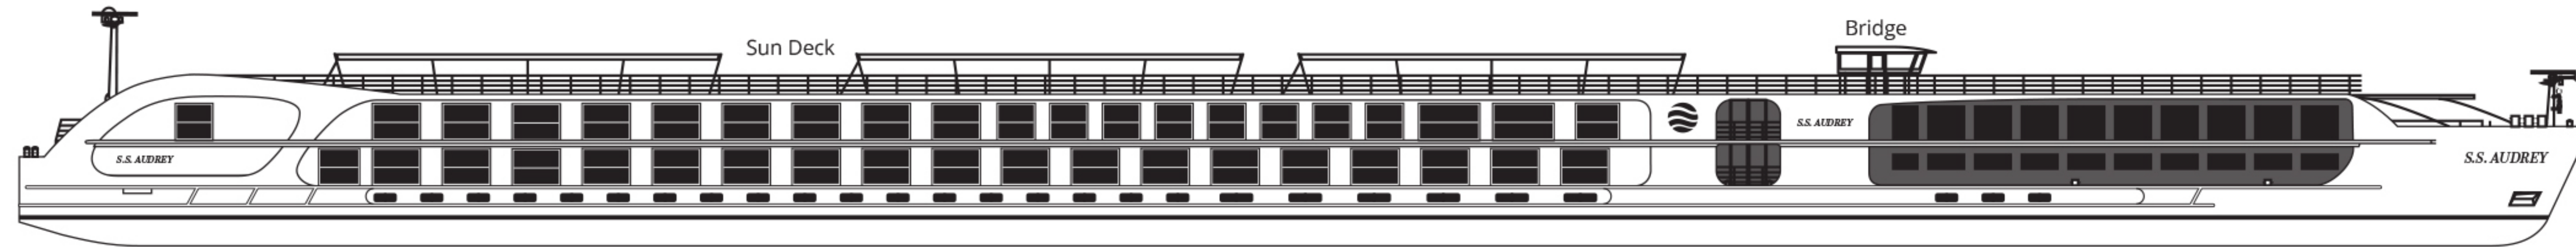

S.S. AUDREY

Length: 443 ft Width: 37.5 ft Guests: 154 Staff: 57 Sails on: Rhine

ADELE DECK

Bookable as connected 2-bedroom Grand Suite

Staterooms 403/401 and 404/402 are available as connecting staterooms

ATHENE DECK

DANAE DECK

- Grand Suite
- Suite
- Deluxe French Balcony
- French Balcony A
- Classic
- E Elevator
- French Balcony B