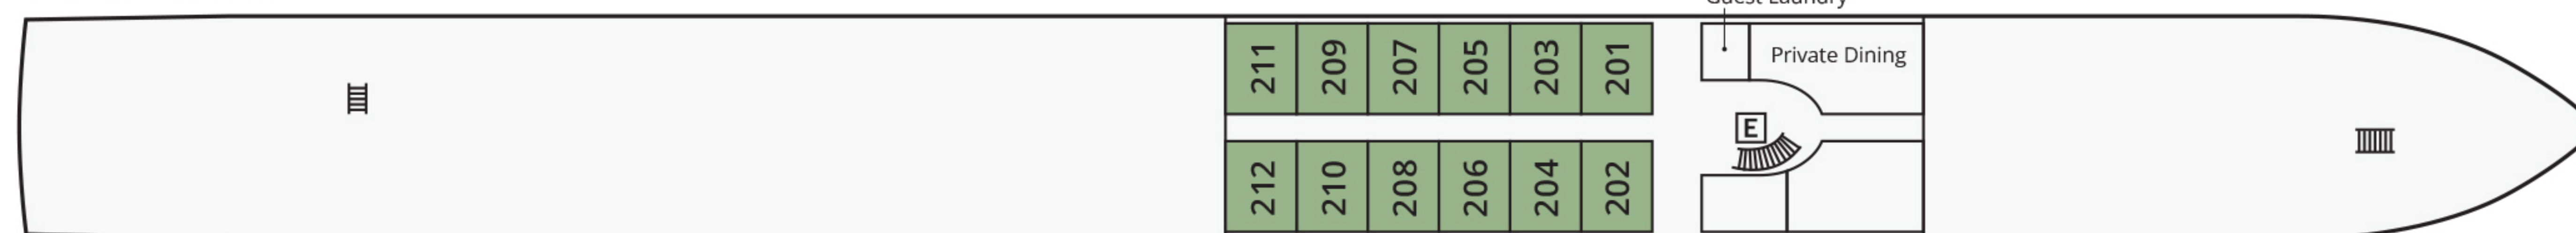

S.S. AUDREY

Length: 443 ft Width: 37.5 ft Guests: 154 Staff: 57 Sails on: Rhine

ADELE DECK

Bookable as connected 2-bedroom Grand Suite

Staterooms 403/401 and 404/402 are available as connecting staterooms

ATHENE DECK

DANAE DECK

- Grand Suite
- Suite
- Deluxe French Balcony
- French Balcony A
- Classic
- E Elevator
- French Balcony B