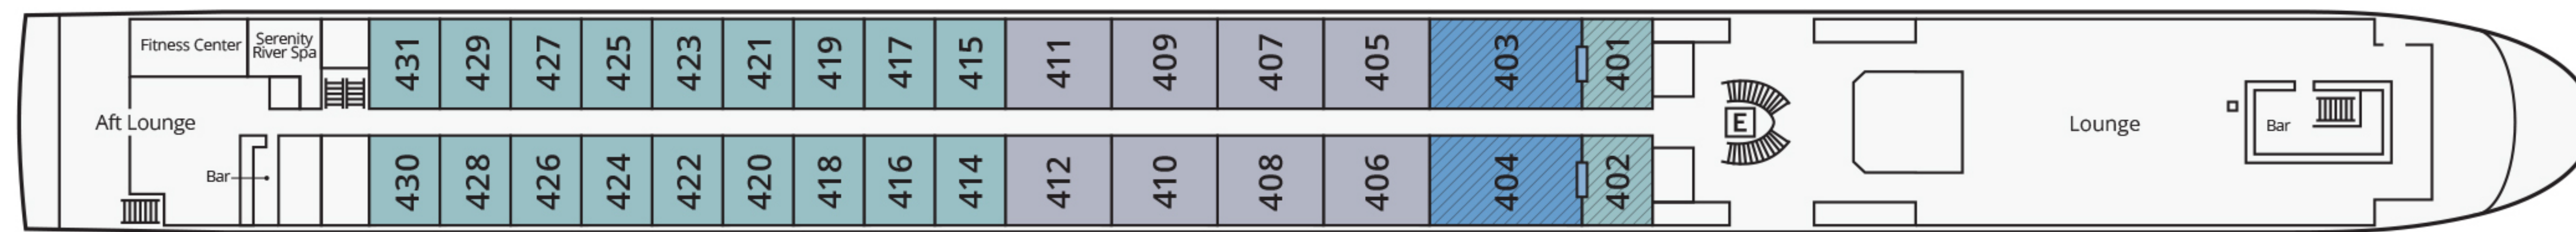

S.S. AUDREY

Length: 443 ft Width: 37.5 ft Guests: 154 Staff: 57 Sails on: Rhine

ADELE DECK

Bookable as connected 2-bedroom Grand Suite

Staterooms 403/401 and 404/402 are available as connecting staterooms

ATHENE DECK

DANAE DECK

- Grand Suite
- Suite
- Deluxe French Balcony
- French Balcony A
- Classic
- E Elevator
- French Balcony B