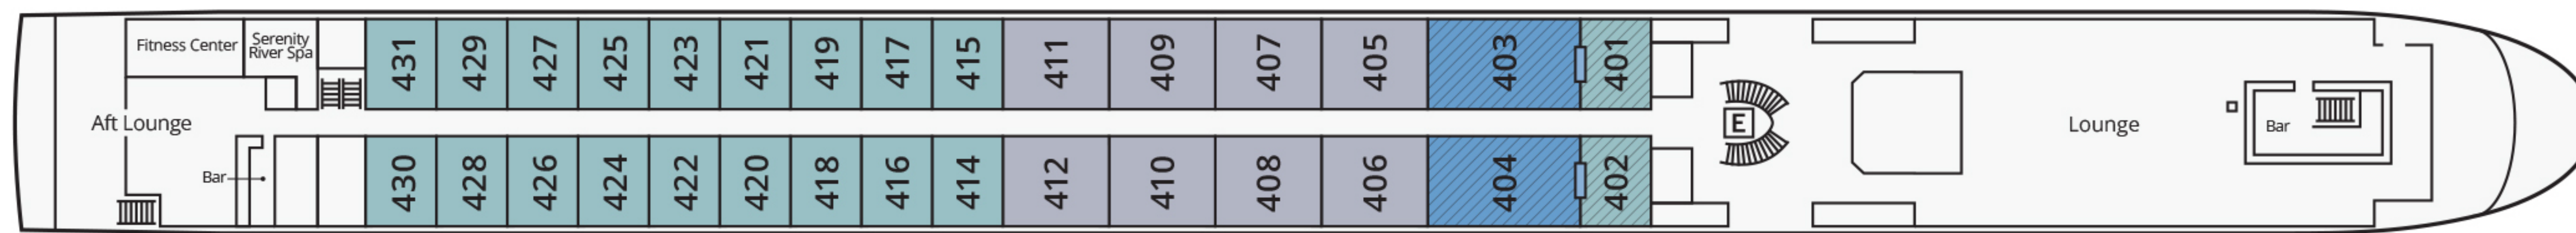

S.S. MARLENE

Length: 443 ft Width: 37.5 ft Guests: 154 Staff: 57 Sails on: Danube

ADELE DECK

Bookable as connected 2-bedroom Grand Suite

Staterooms 403/401 and 404/402 are available as connecting staterooms

ATHENE DECK

DANAE DECK

- Grand Suite
- Suite
- Deluxe French Balcony
- French Balcony A
- Classic
- E Elevator
- French Balcony B