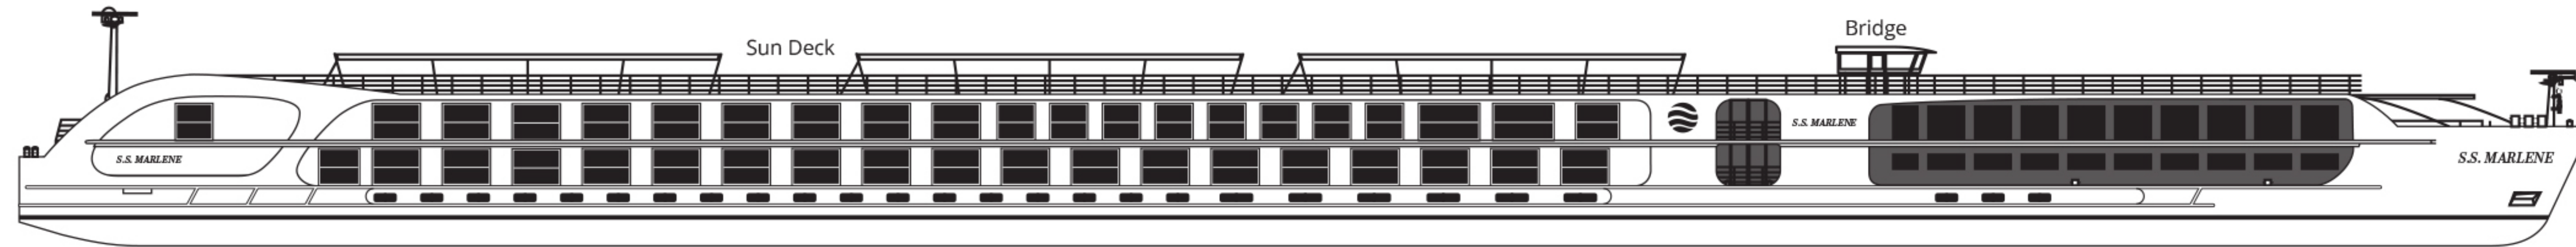

S.S. MARLENE

Length: 443 ft Width: 37.5 ft Guests: 154 Staff: 57 Sails on: Danube

ADELE DECK

Bookable as connected 2-bedroom Grand Suite

Staterooms 403/401 and 404/402 are available as connecting staterooms

ATHENE DECK

DANAE DECK

- Grand Suite
- Suite
- Deluxe French Balcony
- French Balcony A
- Classic
- E Elevator
- French Balcony B