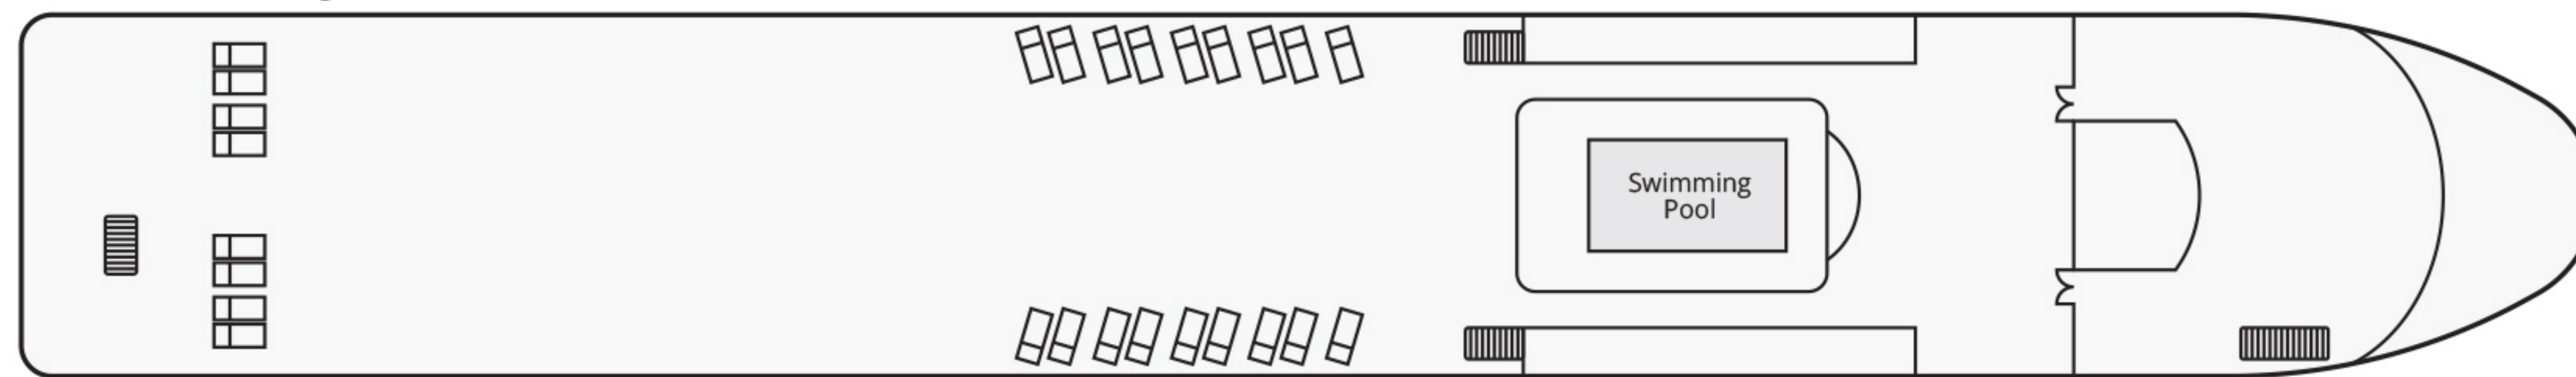

S.S. SÃO RAFAEL

Length: 262 ft Width: 37 ft Guests: 94 Staff: 37 Sails on: Douro

BLUE AZZELIJ TERRACE

AZORES DECK

CAPE VERDE DECK

MADEIRA DECK

- Grand Suite
- Suite
- French Balcony A
- Deluxe
- Classic
- E Elevator
- French Balcony B