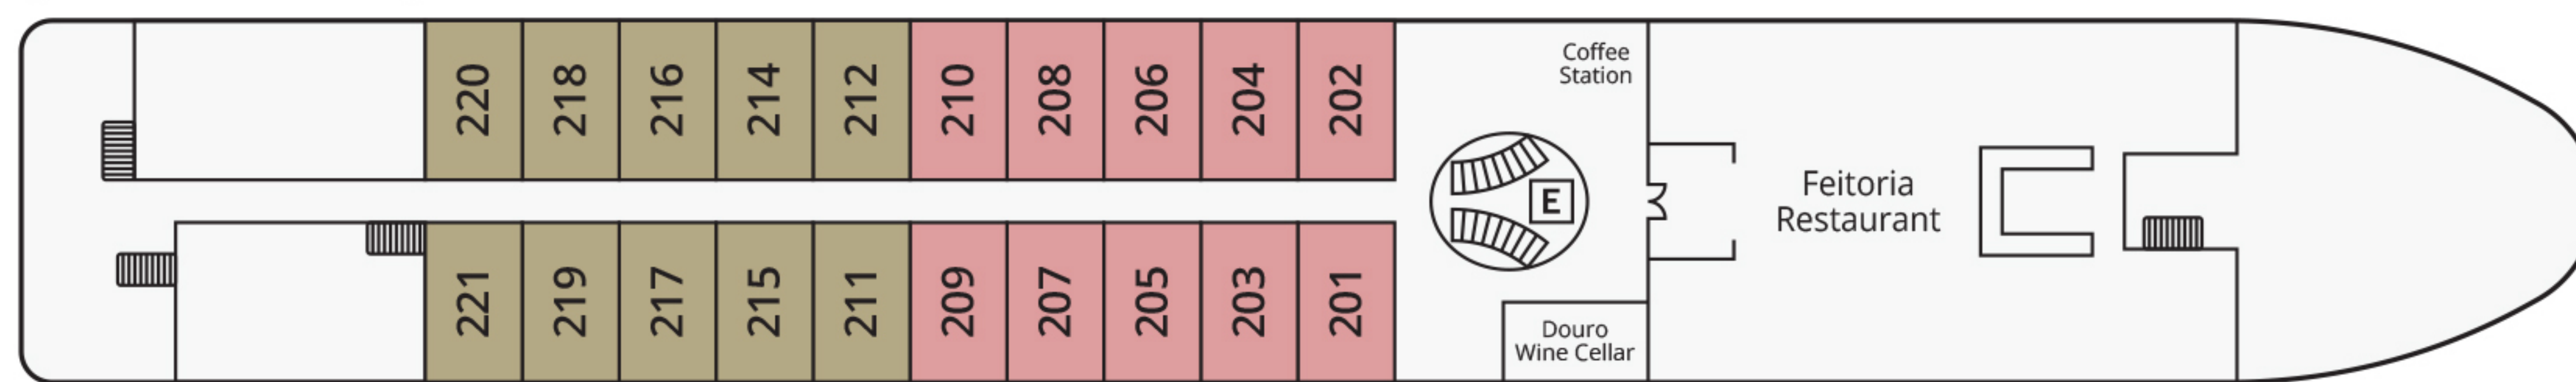

S.S. SÃO RAFAEL

Length: 262 ft Width: 37 ft Guests: 94 Staff: 37 Sails on: Douro

BLUE AZZELIJ TERRACE

AZORES DECK

CAPE VERDE DECK

MADEIRA DECK

- Grand Suite
- Suite
- French Balcony A
- Deluxe
- Classic
- E Elevator
- French Balcony B