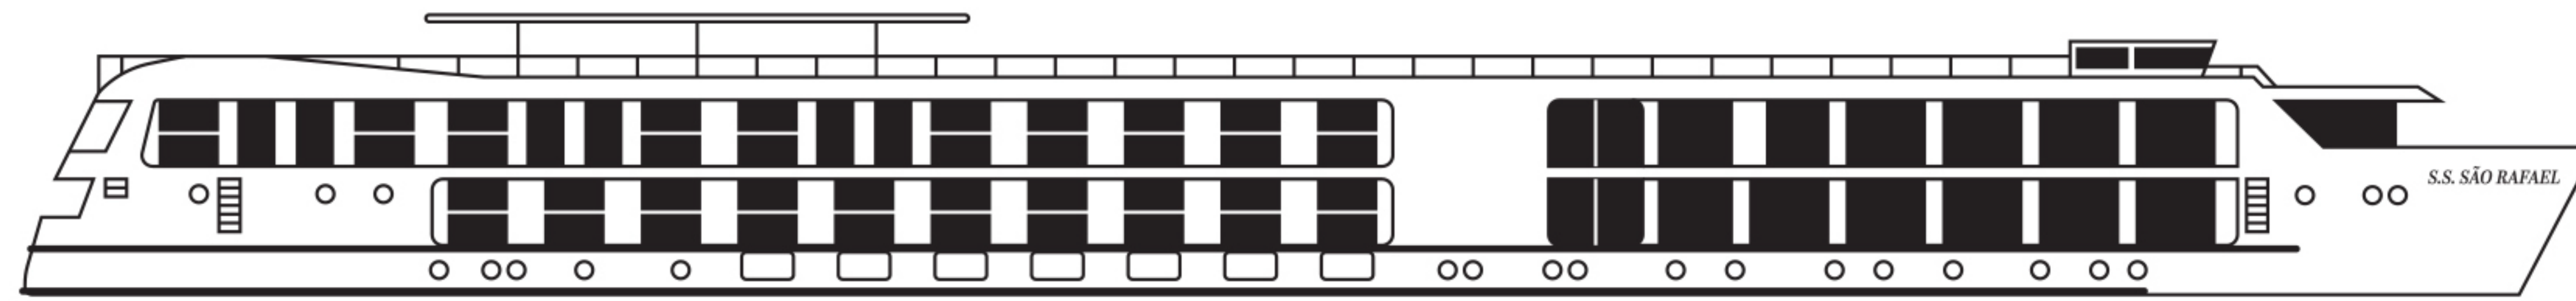

S.S. SÃO RAFAEL

Length: 262 ft Width: 37 ft Guests: 94 Staff: 37 Sails on: Douro

BLUE AZZELIJ TERRACE

AZORES DECK

CAPE VERDE DECK

MADEIRA DECK

- Grand Suite
- Suite
- French Balcony A
- Deluxe
- Classic
- E Elevator
- French Balcony B