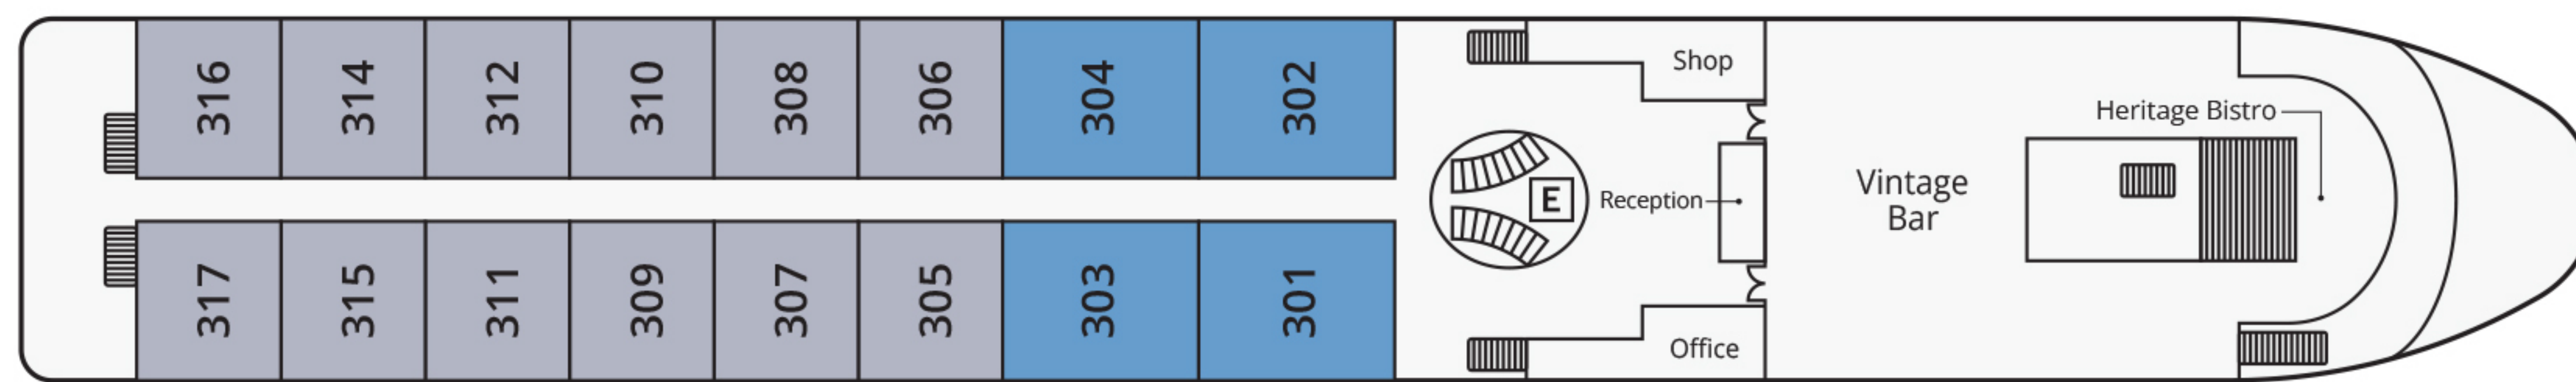

S.S. SÃO RAFAEL

Length: 262 ft Width: 37 ft Guests: 94 Staff: 37 Sails on: Douro

BLUE AZZELIJ TERRACE

AZORES DECK

CAPE VERDE DECK

MADEIRA DECK

- Grand Suite
- Suite
- French Balcony A
- Deluxe
- Classic
- E Elevator
- French Balcony B